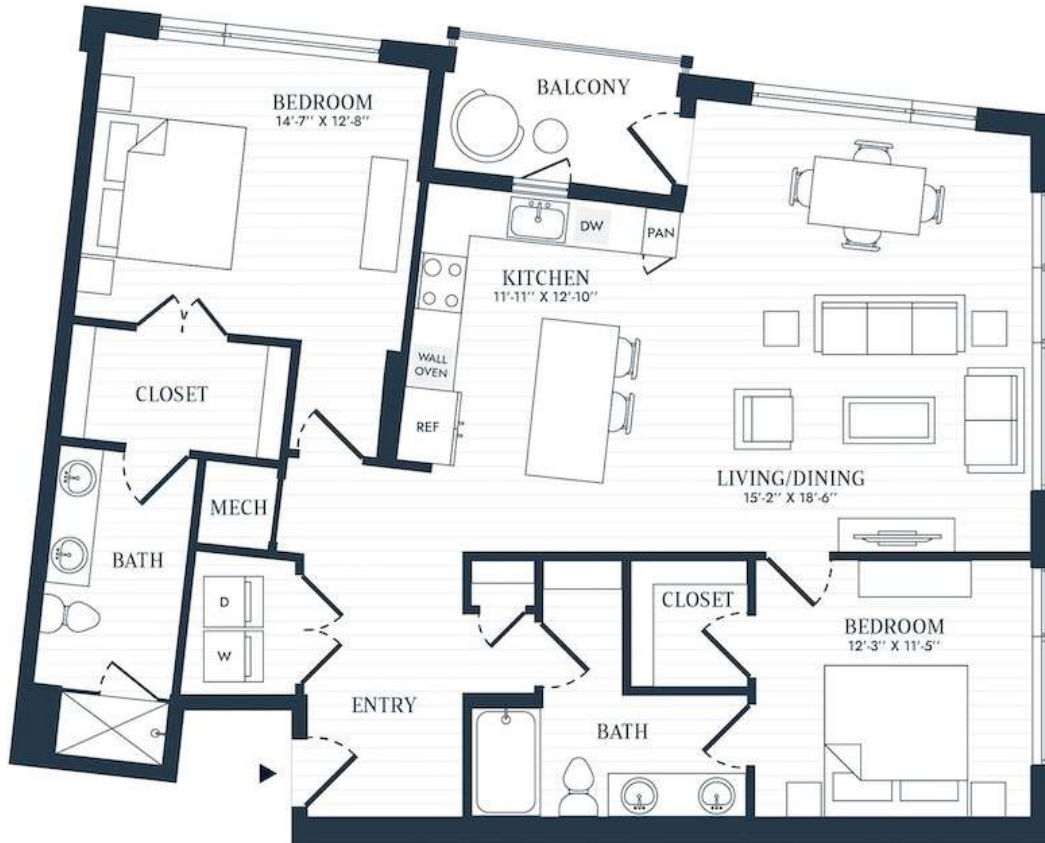

# B4

2 BED / 2 BATH

# 1398

SQ. FT.

THE POINT

605 Halifax Street | Raleigh, NC 27604

[www.thepointseaboard.com](http://www.thepointseaboard.com)

Floor plans are artist's rendering. All dimensions are approximate. Actual product and specifications may vary in dimension or detail. Not all features are available in every apartment home. Prices and availability are subject to change. Rent is based on monthly frequency. Additional fees may apply, such as but not limited to package delivery, trash, water, amenities, etc. Please see a representative for details.